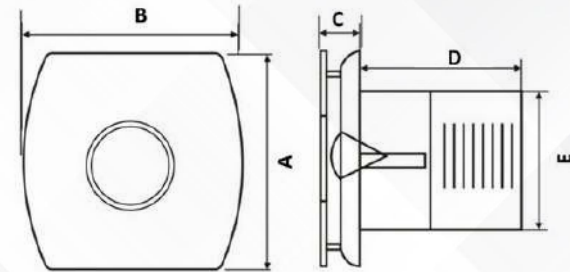

PHI-(I)/PHI-(W)

- ★ Removable Screw less front for easy cleaning
- ★ Design for glass, walls & false ceiling
- ★ Low noise level
- ★ Screw less installation system
- ★ High suction capacity
- ★ Low power consumption
- ★ ABS plastic body
- ★ Silicon steel lamination motor
- ★ Operation Indicator Light
- ★ Motor is equipped with automatic thermal overload protection
- ★ Front panel high grade stainless steel (Phi-I Only)
- ★ Anti-Reflux Shutter .
- ★ Fully copper winding motor
- ★ W - White / I-SS finish